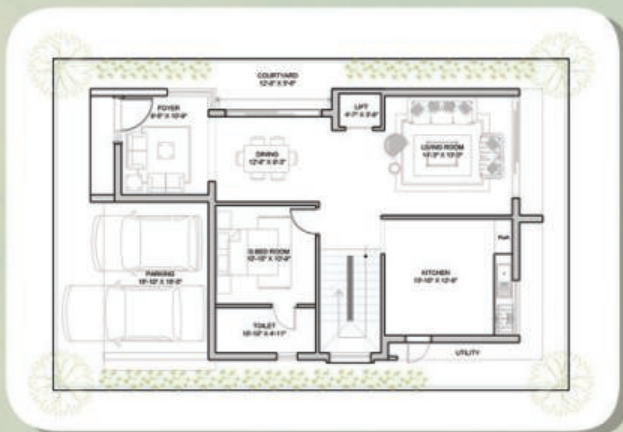

East Facing Villa

224 Sq. Yds.

Plot Dimension

36x56

Phase - I Total built-up area : 3333 sft

Ground Floor

First Floor

Top Floor

Phase - II Total built-up area : 3600 sft

Ground Floor

First Floor

Top Floor

West Facing Villa

224 Sq. Yds.

Plot Dimension

36x56

Phase - I Total built-up area : 3399 sft

Ground Floor

First Floor

Top Floor

Phase - II Total built-up area : 3600 sft

Ground Floor

First Floor

Top Floor