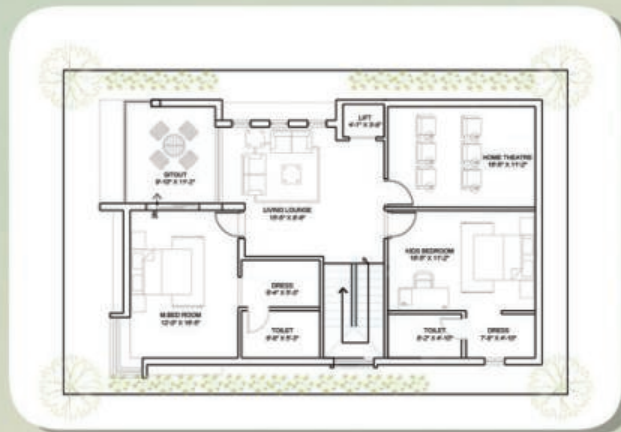

East Facing Villa

224 Sq. Yds.

Plot Dimension

36x56

Phase - I Total built-up area : 3333 sft

Ground Floor

First Floor

Top Floor

Phase - II Total built-up area : 3600 sft

Ground Floor

First Floor

Top Floor

West Facing Villa

224 Sq. Yds.

Plot Dimension

36x56

Phase - I Total built-up area : 3399 sft

Ground Floor

First Floor

Top Floor

Phase - II Total built-up area : 3600 sft

Ground Floor

First Floor

Top Floor