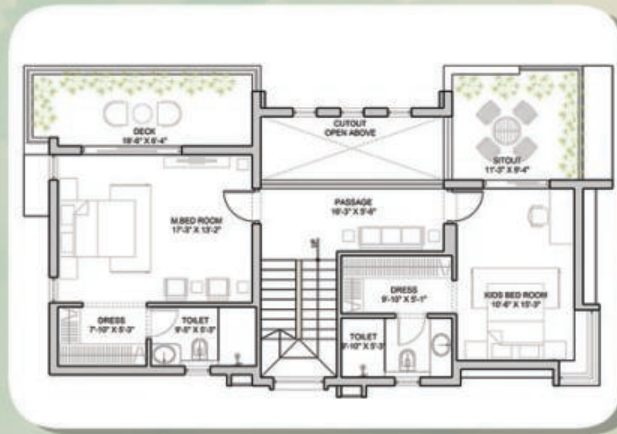

SANCIA
Garden Villas @ Gachibowli, Tellapur

life Comes Alive

Imagine a Garden right behind your Home.

For Every **Sancian**, Sancia offers 30 feet wide lush Back Gardens with their villa.

Luxuriously located in Tellapur, Sancia Garden Villas, are comprised of tranquility and spectacular gardens. Conveniently located less than 10 minutes away from Gachibowli. This property offers perfect blend of rural and Urban lifestyle. Out of many facilities provided, you can enjoy your private garden space to chill and unwind from city stress. Experience a charmed life here at Sancia that puts you where you're meant to be.

East Facing Villa

224 Sq. Yds.

Plot Dimension

36x56

Phase - I Total built-up area : 3333 sft

Ground Floor

First Floor

Top Floor

Phase - II Total built-up area : 3600 sft

Ground Floor

First Floor

Top Floor

West Facing Villa

224 Sq. Yds.

Plot Dimension

36x56

Phase - I Total built-up area : 3399 sft

Ground Floor

First Floor

Top Floor

Phase - II Total built-up area : 3600 sft

Ground Floor

First Floor

Top Floor