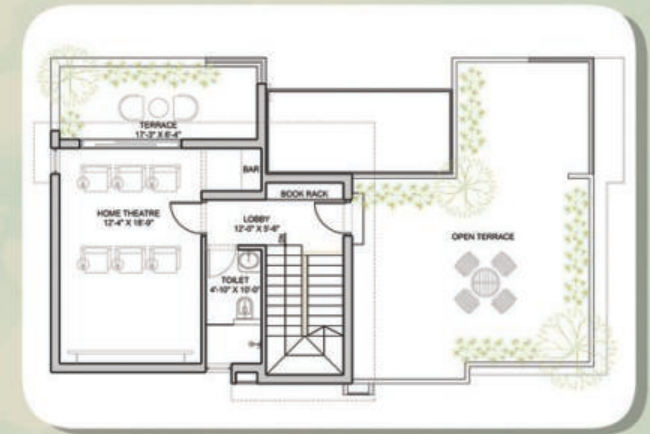

SANCIA
Garden Villas @ Gachibowli, Tellapur

life Comes Alive

Imagine a Garden right behind your Home.

For Every **Sancian**, Sancia offers 30 feet wide lush Back Gardens with their villa.

Luxuriously located in Tellapur, Sancia Garden Villas, are comprised of tranquility and spectacular gardens. Conveniently located less than 10 minutes away from Gachibowli. This property offers perfect blend of rural and Urban lifestyle. Out of many facilities provided, you can enjoy your private garden space to chill and unwind from city stress. Experience a charmed life here at Sancia that puts you where you're meant to be.

East Facing Villa

224 Sq. Yds.

Plot Dimension

36x56

Phase - I Total built-up area : 3333 sft

Ground Floor

First Floor

Top Floor

Phase - II Total built-up area : 3600 sft

Ground Floor

First Floor

Top Floor

West Facing Villa

224 Sq. Yds.

Plot Dimension

36x56

Phase - I Total built-up area : 3399 sft

Ground Floor

First Floor

Top Floor

Phase - II Total built-up area : 3600 sft

Ground Floor

First Floor

Top Floor