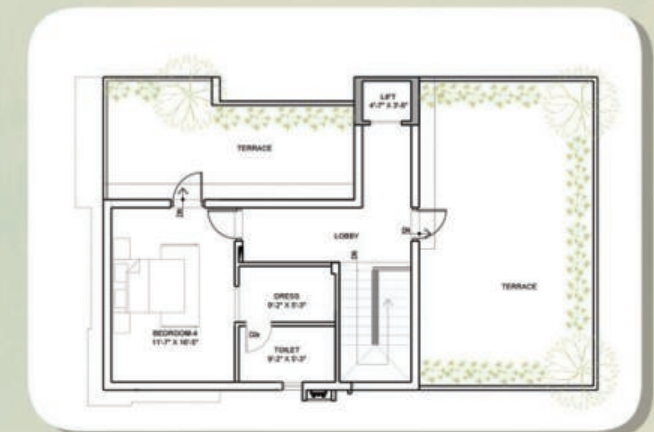

East Facing Villa

224 Sq. Yds.

Plot Dimension

36x56

Phase - I Total built-up area : 3333 sft

Ground Floor

First Floor

Top Floor

Phase - II Total built-up area : 3600 sft

Ground Floor

First Floor

Top Floor

West Facing Villa

224 Sq. Yds.

Plot Dimension

36x56

Phase - I Total built-up area : 3399 sft

Ground Floor

First Floor

Top Floor

Phase - II Total built-up area : 3600 sft

Ground Floor

First Floor

Top Floor