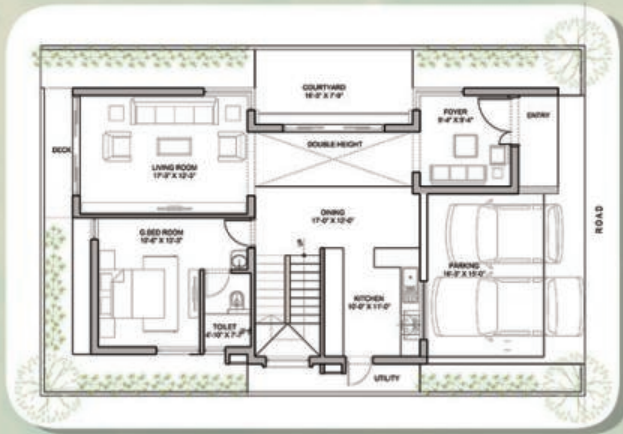

East Facing Villa

224 Sq. Yds.

Plot Dimension

36x56

Phase - I Total built-up area : 3333 sft

Ground Floor

First Floor

Top Floor

Phase - II Total built-up area : 3600 sft

Ground Floor

First Floor

Top Floor

West Facing Villa

224 Sq. Yds.

Plot Dimension

36x56

Phase - I Total built-up area : 3399 sft

Ground Floor

First Floor

Top Floor

Phase - II Total built-up area : 3600 sft

Ground Floor

First Floor

Top Floor