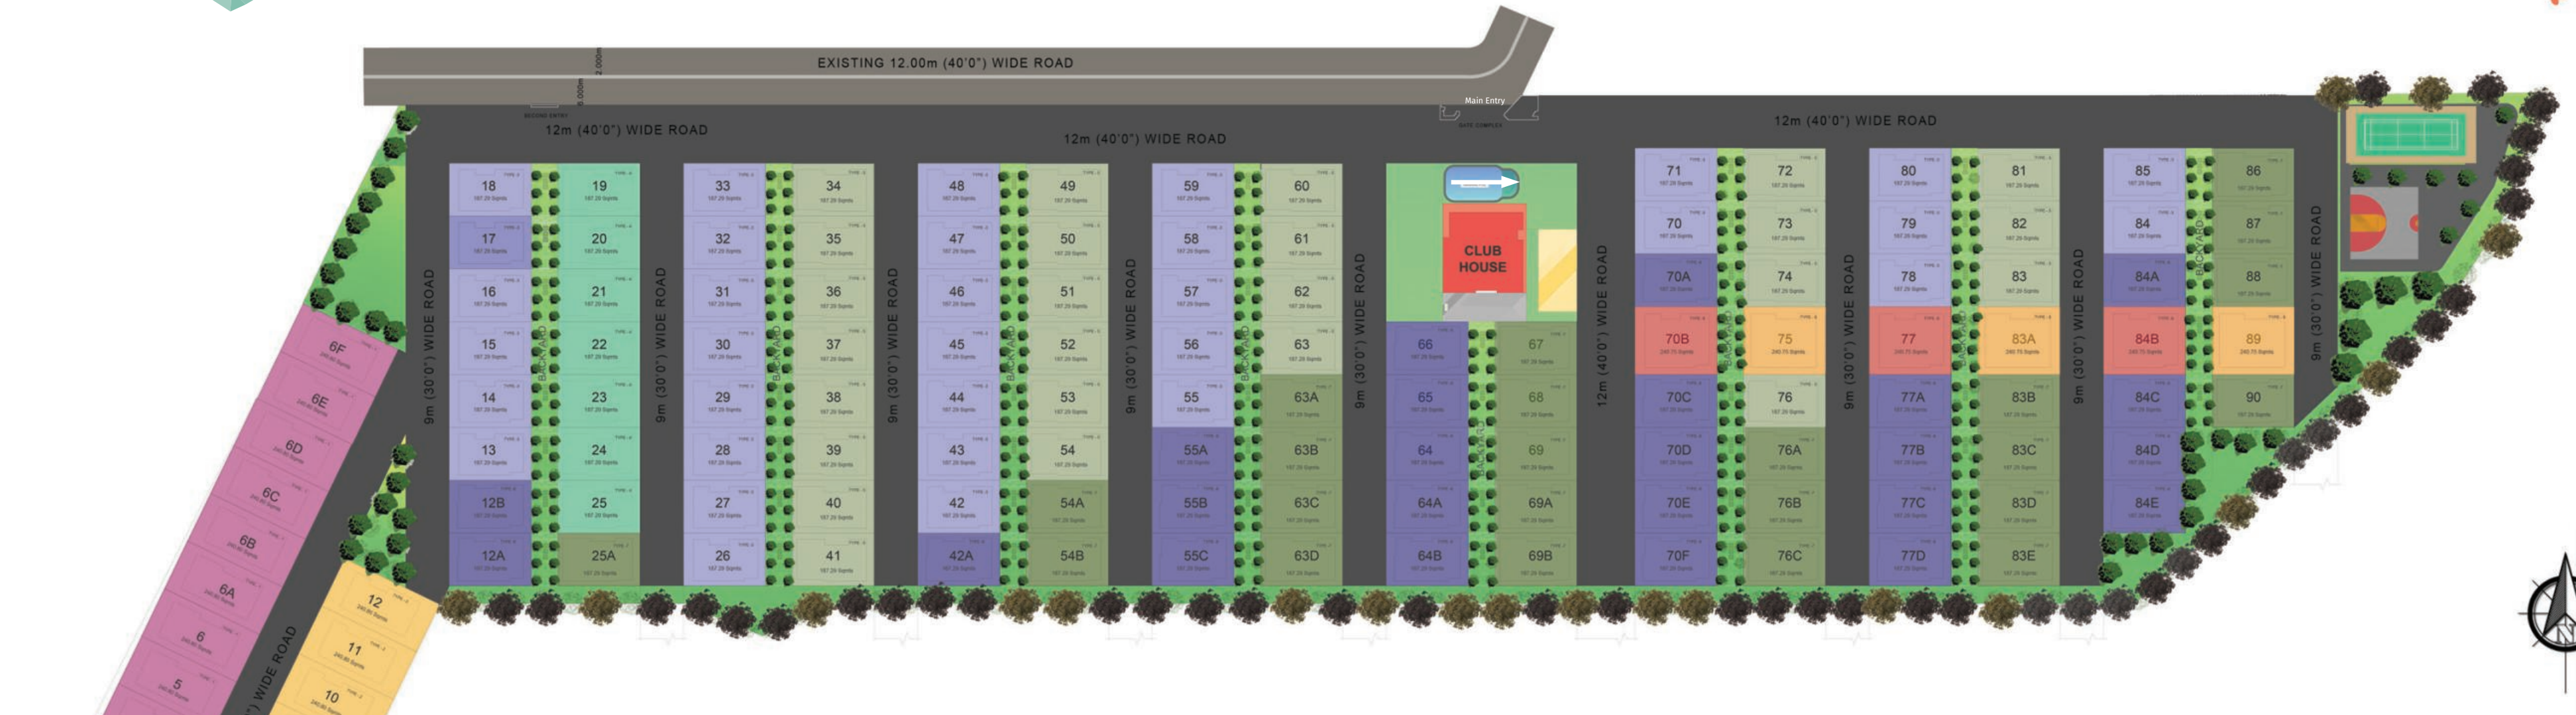

Green is the prime color of Sancia,
and that from which its loveliness arises.

PHASE - 1

290 Sqyd. East facing villa

290 Sqyd. West facing villa

224 Sqyd. East facing villa

224 Sqyd. West facing villa

Model Villa Street

PHASE -2

290 Sqyd. East facing villa

290 Sqyd. West facing villa

224 Sqyd. East facing villa

224 Sqyd. West facing villa