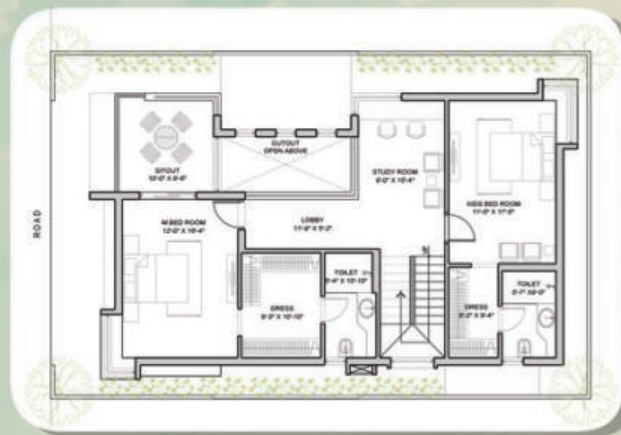

East Facing Villa

224 Sq. Yds.

Plot Dimension

36x56

Phase - I Total built-up area : 3333 sft

Ground Floor

First Floor

Top Floor

Phase - II Total built-up area : 3600 sft

Ground Floor

First Floor

Top Floor

West Facing Villa

224 Sq. Yds.

Plot Dimension

36x56

Phase - I Total built-up area : 3399 sft

Ground Floor

First Floor

Top Floor

Phase - II Total built-up area : 3600 sft

Ground Floor

First Floor

Top Floor