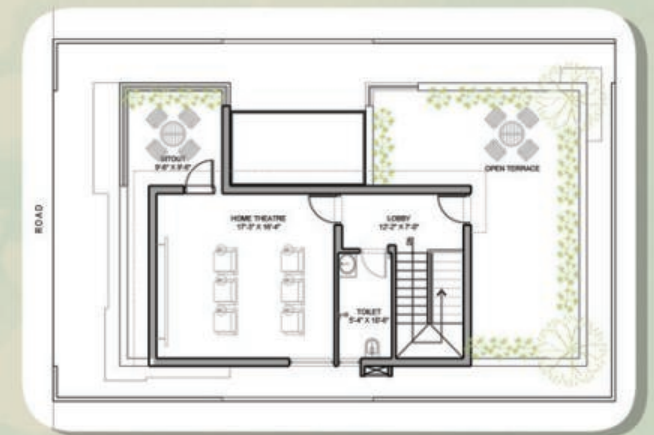

East Facing Villa

224 Sq. Yds.

Plot Dimension

36x56

Phase - I Total built-up area : 3333 sft

Ground Floor

First Floor

Top Floor

Phase - II Total built-up area : 3600 sft

Ground Floor

First Floor

Top Floor

West Facing Villa

224 Sq. Yds.

Plot Dimension

36x56

Phase - I Total built-up area : 3399 sft

Ground Floor

First Floor

Top Floor

Phase - II Total built-up area : 3600 sft

Ground Floor

First Floor

Top Floor