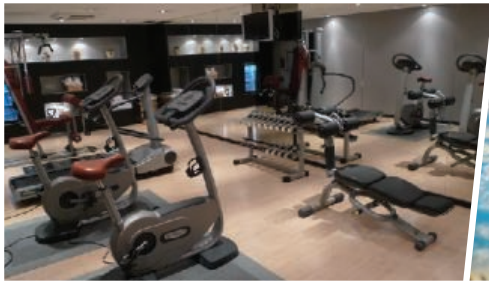

PHASE -2

290 Sqyd. East facing villa

290 Sqyd. West facing villa

224 Sqyd. East facing villa

224 Sqyd. West facing villa

Witness the Grandeur of Back Garden

In the blend of Leisure & Luxury

Wi-fi Enabled Community | Open Gym | Guest Rooms | Jogging Track | Children Play Area
Banquet Hall | Basket Ball | Club House | Badminton Court | Tennis Court