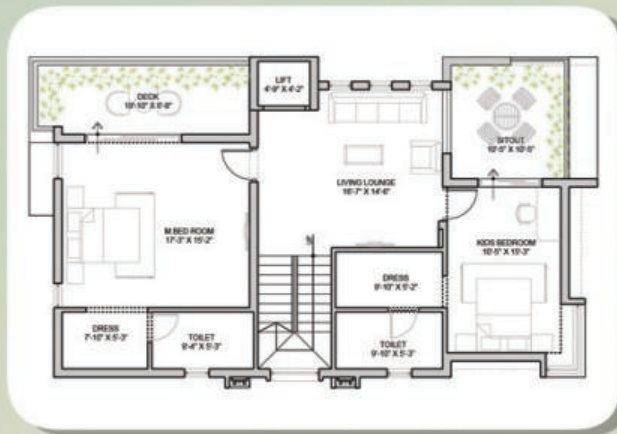

East Facing Villa

224 Sq. Yds.

Plot Dimension

36x56

Phase - I Total built-up area : 3333 sft

Ground Floor

First Floor

Top Floor

Phase - II Total built-up area : 3600 sft

Ground Floor

First Floor

Top Floor

West Facing Villa

224 Sq. Yds.

Plot Dimension

36x56

Phase - I Total built-up area : 3399 sft

Ground Floor

First Floor

Top Floor

Phase - II Total built-up area : 3600 sft

Ground Floor

First Floor

Top Floor