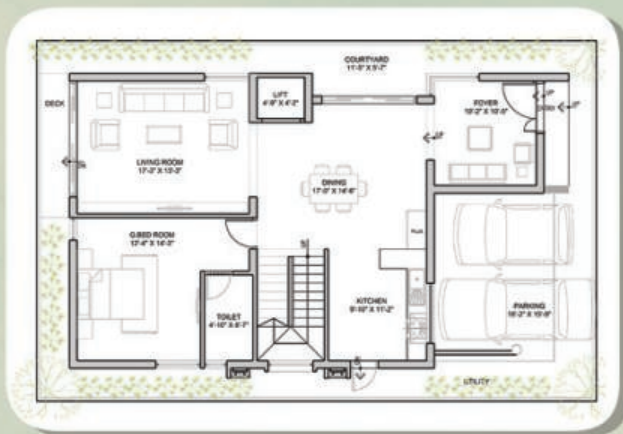

East Facing Villa

224 Sq. Yds.

Plot Dimension

36x56

Phase - I Total built-up area : 3333 sft

Ground Floor

First Floor

Top Floor

Phase - II Total built-up area : 3600 sft

Ground Floor

First Floor

Top Floor

West Facing Villa

224 Sq. Yds.

Plot Dimension

36x56

Phase - I Total built-up area : 3399 sft

Ground Floor

First Floor

Top Floor

Phase - II Total built-up area : 3600 sft

Ground Floor

First Floor

Top Floor